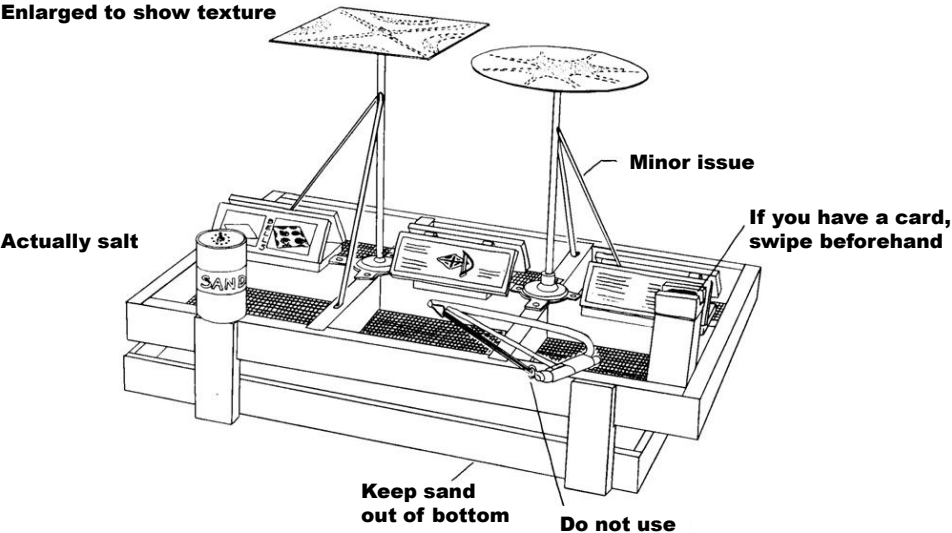

poetry didagrams

David M. Shapiro
Jessy Randall & David

David M. Shapiro
Jessy Randall & David

53
53
53
53
53
53
53

53

Poetry Diagrams : Jessy Randall & David M. Shapiro

id grubbs brian p. hall susan howe bethany ides michael ives jamie lawson
c lemay a. j. patrick liszkiewicz lucas miller sarah minor dinty w. moore monica
g john passafiume jeff porter kristen radtke noah saterstrom amy schleunes rick
ott jill talbot catherine taylor dana tommasino ryan van meter richard wiebe
marco wilkinson jenny bouly cathy de la cruz andrea deszö daniel merlin goodbrey
derek gromadzki david grubbs brian p. hall susan howe bethany ides michael ives
jamie lawson eric lemay a. j. patrick liszkiewicz lucas miller sarah minor dinty w.
moore monica ong john passafiume jeff porter kristen radtke noah saterstrom am
schleunes rick scott ryan sullivan jill talbot catherine taylor dana tommasino ryan
van meter richard wiebe marco wilkinson jenny bouly cathy de la cruz andrea
deszö daniel merlin goodbrey derek gromadzki david grubbs brian p. hall susan
howe bethany ides michael ives jamie lawson eric lemay a. j. patrick liszkiewicz lu
cas miller sarah minor dinty w. moore monica ong john passafiume jeff porter kristen
radtke noah saterstrom amy schleunes rick scott jill talbot catherine taylor dana
tommasio ryan van meter richard wiebe marco wilkinson jenny bouly cathy de
la cruz andrea deszö daniel merlin goodbrey derek gromadzki david grubbs brian
p. hall susan howe bethany ides michael ives jamie lawson eric lemay a. j. patrick
liszkiewicz lucas miller sarah minor dinty w. moore monica ong john passafiume jeff
porter kristen radtke noah saterstrom amy schleunes rick scott ryan sullivan jill talbot