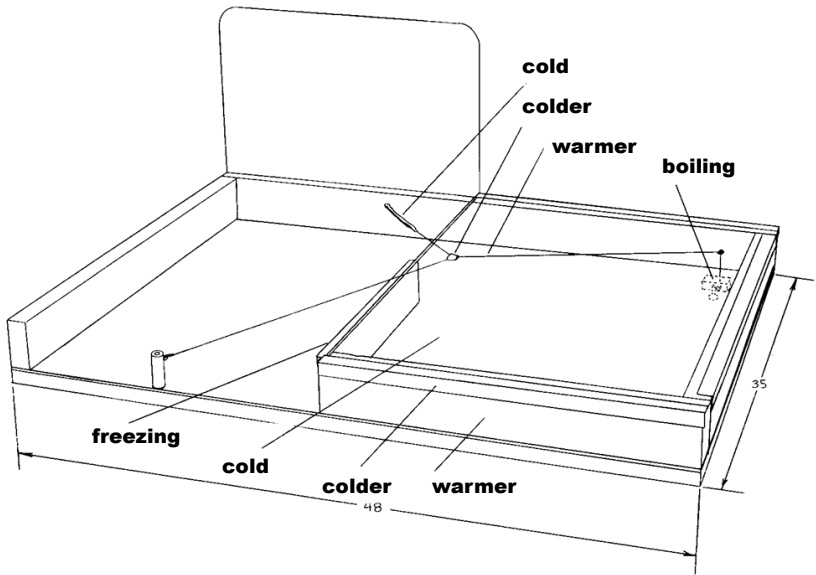

poetry didagrams

David M. Shapiro
Jessy Randall & David

David M. Shapiro
Jessy Randall & David

53
53
53
53
53
53
53

53

Poetry Diagrams : Jessy Randall & David M. Shapiro

id grubbs brian p. hall susan howe bethany ides michael ives jamie lawson
c lemay a. j. patrick liszkiewicz lucas miller sarah minor dinty w. moore monica
g john passafiume jeff porter kristen radtke noah saterstrom amy schleunes rick
ott jill talbot catherine taylor dana tommasino ryan van meter richard wiebe
marco wilkinson jenny bouly cathy de la cruz andrea deszö daniel merlin goodbrey
derek gromadzki david grubbs brian p. hall susan howe bethany ides michael ives
jamie lawson eric lemay a. j. patrick liszkiewicz lucas miller sarah minor dinty w.
moore monica ong john passafiume jeff porter kristen radtke noah saterstrom am
schleunes rick scott ryan sullivan jill talbot catherine taylor dana tommasino ryan
van meter richard wiebe marco wilkinson jenny bouly cathy de la cruz andrea
deszö daniel merlin goodbrey derek gromadzki david grubbs brian p. hall susan
howe bethany ides michael ives jamie lawson eric lemay a. j. patrick liszkiewicz lu
cas miller sarah minor dinty w. moore monica ong john passafiume jeff porter kristen
radtke noah saterstrom amy schleunes rick scott jill talbot catherine taylor dana
tommasio ryan van meter richard wiebe marco wilkinson jenny bouly cathy de
la cruz andrea deszö daniel merlin goodbrey derek gromadzki david grubbs brian
p. hall susan howe bethany ides michael ives jamie lawson eric lemay a. j. patrick
liszkiewicz lucas miller sarah minor dinty w. moore monica ong john passafiume jeff
porter kristen radtke noah saterstrom amy schleunes rick scott ryan sullivan jill talbot